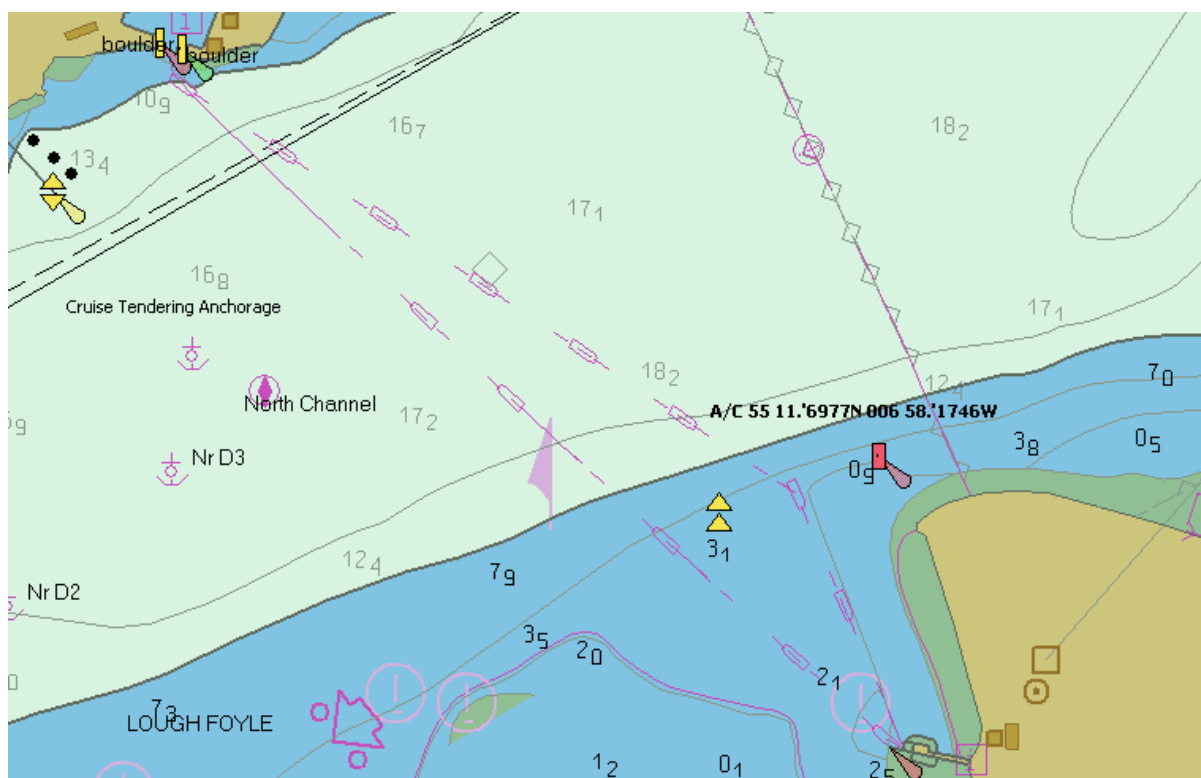

NOTICE TO MARINERS

NO.1 – 2019

LOUGH FOYLE

ADMIRALTY CHART – 2511

BARNEY'S BANK LIGHT BUOY

Notice is hereby given that a seasonal north cardinal marking buoy has been established to mark Barney's Bank in position 55 11'.650N 006 58'.371W.

An alternative route for the Greencastle / Magilligan ferry has also been established.

Capt Bill Mc Cann
Harbour Master
Foyle Port